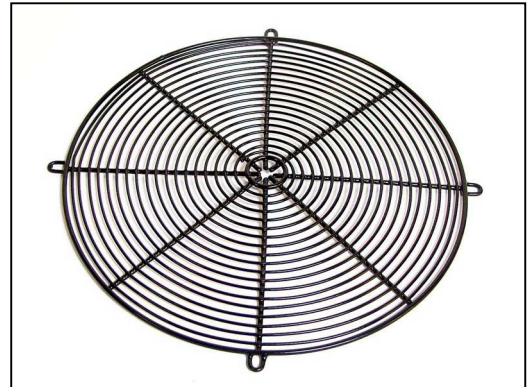

**MOTOR SIDE GUARDS**

**IMPELLER SIDE GUARDS**

**SQUARE MESHED**

**ROUND SPIRAL WOUND**

**MILD STEEL**

**STAINLESS STEEL**

**PLASTIC COATED**

**ZINC PLATED**

**POWDER COATED**

**GALVANIZED**

**SIZES FROM 200MM UP TO 2000MM**