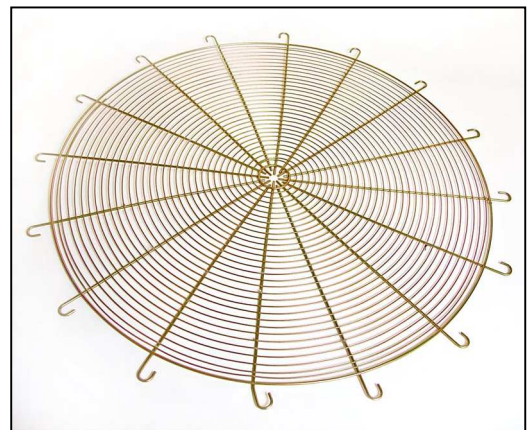

**MOTOR SIDE GUARDS**

**IMPELLER SIDE GUARDS**

**SQUARE MESHED**

**ROUND SPIRAL WOUND**

**MILD STEEL**

**STAINLESS STEEL**

**PLASTIC COATED**

**ZINC PLATED**

**POWDER COATED**

**GALVANIZED**

**SIZES FROM 200MM UP TO 2000MM**