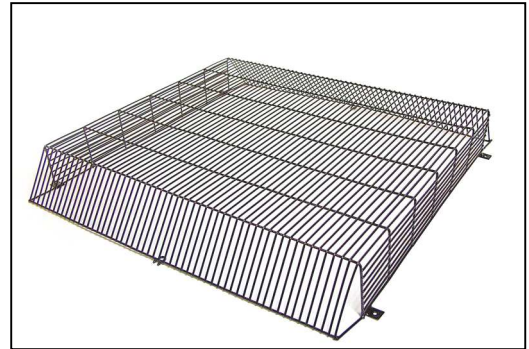

**MOTOR SIDE GUARDS**

**IMPELLER SIDE GUARDS**

**SQUARE MESHED**

**ROUND SPIRAL WOUND**

**MILD STEEL**

**STAINLESS STEEL**

**PLASTIC COATED**

**ZINC PLATED**

**POWDER COATED**

**GALVANIZED**

**SIZES FROM 200MM UP TO 2000MM**