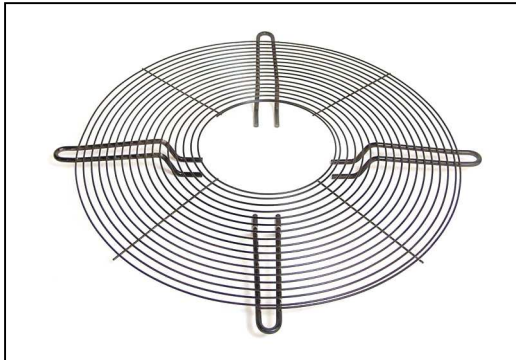

**MOTOR SIDE GUARDS**

**IMPELLER SIDE GUARDS**

**SQUARE MESHED**

**ROUND SPIRAL WOUND**

**MILD STEEL**

**STAINLESS STEEL**

**PLASTIC COATED**

**ZINC PLATED**

**POWDER COATED**

**GALVANIZED**

**SIZES FROM 200MM UP TO 2000MM**