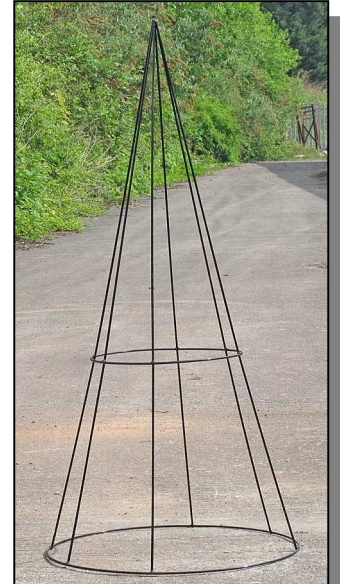

ORNIMENTAL TREE GUARDS OBELISKS LITTER BINS

BDC UK manufacture ornamental tree guards obelisks, litter bins for domestic, forestry, botanical and estate facilities. Finished in black plastic coating for a long life. Full bespoke facilities available. Manufactured in UK.